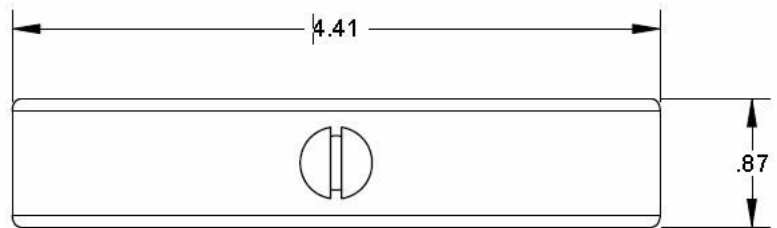

1-877-903-7246

Number 152726	Series 152726 Galv Steel Slot Head Lock for 152725 1000 Series Grates
------------------------------------	--

Manufacturer  Quality engineered trench drain system	Specification MEA 152726 SLOT HEAD LOCK DEVICE GALVANIZED STEEL, FITS 152725 NYLON GRATE, SUPPLIED BY TRENCH DRAIN SUPPLY.
--	--