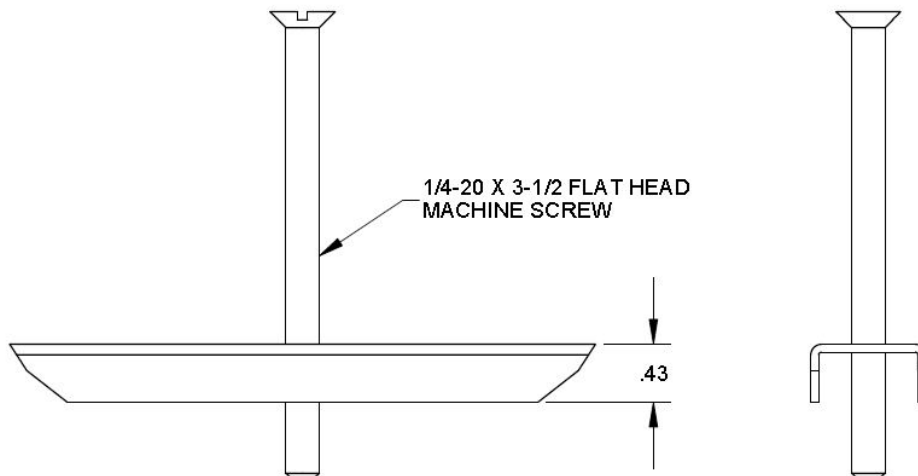

1-877-903-7246

Number 152726	Series 152726 Galv Steel Slot Head Lock for 152725 1000 Series Grates
------------------------------------	--

Manufacturer  Quality engineered trench drain system	Specification MEA 152726 SLOT HEAD LOCK DEVICE GALVANIZED STEEL, FITS 152725 NYLON GRATE, SUPPLIED BY TRENCH DRAIN SUPPLY.
--	--